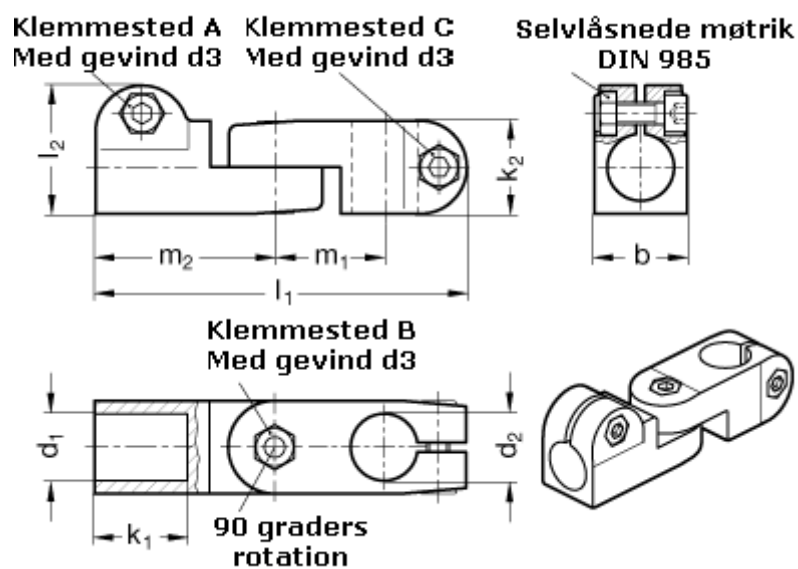

Article number: 20283B18B182SW

Description: E+G swivel clamp  
GN283-B18-B18-2-SW

## Measures

$b = 25$

$m_1 = 29.5$

$d_1 = B18$

$m_2 = 48.5$

$d_2 = B18$

$d_3 = M 6$

$k_1 = 25$